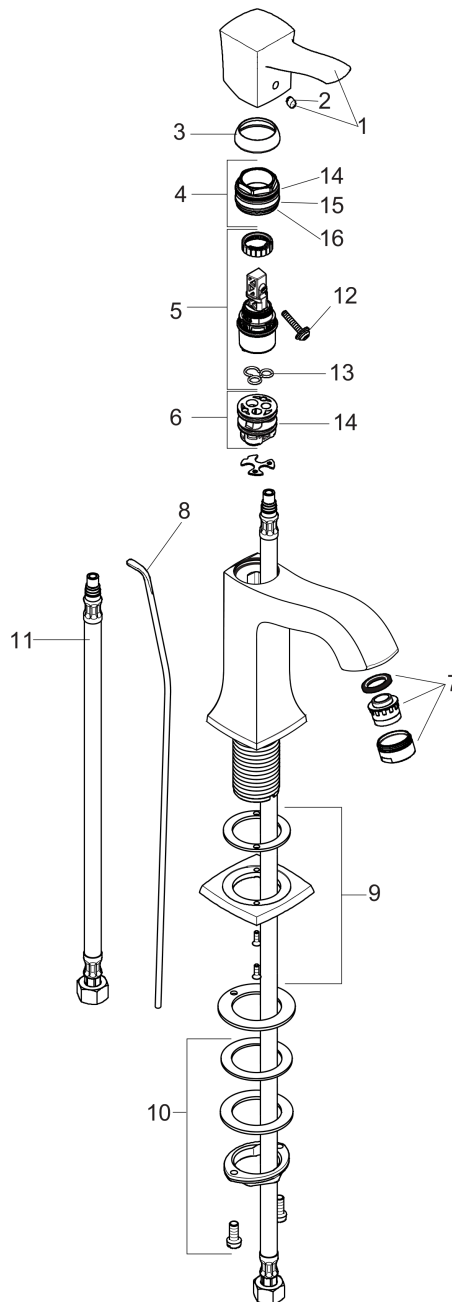

Metropol Classic
Single-Hole Faucet 110 with Pop-Up Drain, 0.5 GPM
 Surface: **brushed nickel** Part no. : **31310821**

Description

Features

- Spray modes: Aerated spray
- Flow: 0.5 GPM (1.9 L/Min)
- Ceramic cartridge
- Includes pop-up drain

Item details

List Price \$ 643.00

Technology

Compliance

Product image

Scale drawing

Metropol Classic
Single-Hole Faucet 110 with Pop-Up Drain, 0.5 GPM
 Surface: **brushed nickel** Part no. : **31310821**

Exploded drawing

Year of production: >07/19

Metropol Classic
Single-Hole Faucet 110 with Pop-Up Drain, 0.5 GPM
 Surface: **brushed nickel** Part no. : **31310821**

Spare parts list

Year of production: >07/19

Pos.	Description	Part no.	Price	PU
1	handle	92815820	-	1
2	screw cover	96338000	-	1
3	flange	98863820	-	1
4	nut	98864000	-	1
5	cartridge, assy	95973001	-	1
6	adapter for cartridge	98866000	-	1
7	aerator M24x1 (1,9 l/min)	93502820	-	1
8	pull rod	96657820	-	1
9	escutcheon for spout	92814820	-	1
10	fixing set (Ø 32)	13961000	-	1
11	connection hose 18½" M8x0,75 3/8"	96321001	-	1
12	locking screw for handle	95140000	-	1
13	seal	98865000	-	1
14	O-ring 23x2	98398000	-	1
15	O-ring 27x1,5	92527000	-	1
16	O-ring 25x1,5	98146000	-	1
a	pop up waste	88509820	-	1
b	lever collar	97548000	-	1
c	O-ring 7x1,5	98422000	-	1