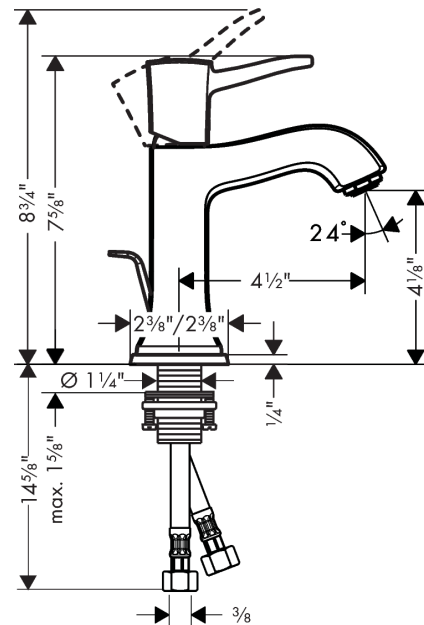

Metropol Classic
Single-Hole Faucet 110 with Pop-Up Drain, 0.5 GPM
 Surface: **brushed nickel** Part no. : **31310821**

Description

Features

- Spray modes: Aerated spray
- Flow: 0.5 GPM (1.9 L/Min)
- Ceramic cartridge
- Includes pop-up drain

Item details

List Price \$ 643.00

Technology

Compliance

Product image

Scale drawing

Metropol Classic
Single-Hole Faucet 110 with Pop-Up Drain, 0.5 GPM
 Surface: **brushed nickel** Part no. : **31310821**

Exploded drawing

Year of production: >07/19

Metropol Classic
Single-Hole Faucet 110 with Pop-Up Drain, 0.5 GPM
 Surface: **brushed nickel** Part no. : **31310821**

Spare parts list

Year of production: >07/19

Pos.	Description	Part no.	Price	PU
1	handle	92815820	-	1
2	screw cover	96338000	-	1
3	flange	98863820	-	1
4	nut	98864000	-	1
5	cartridge, assy	95973001	-	1
6	adapter for cartridge	98866000	-	1
7	aerator M24x1 (1,9 l/min)	93502820	-	1
8	pull rod	96657820	-	1
9	escutcheon for spout	92814820	-	1
10	fixing set (Ø 32)	13961000	-	1
11	connection hose 18½" M8x0,75 3/8"	96321001	-	1
12	locking screw for handle	95140000	-	1
13	seal	98865000	-	1
14	O-ring 23x2	98398000	-	1
15	O-ring 27x1,5	92527000	-	1
16	O-ring 25x1,5	98146000	-	1
a	pop up waste	88509820	-	1
b	lever collar	97548000	-	1
c	O-ring 7x1,5	98422000	-	1